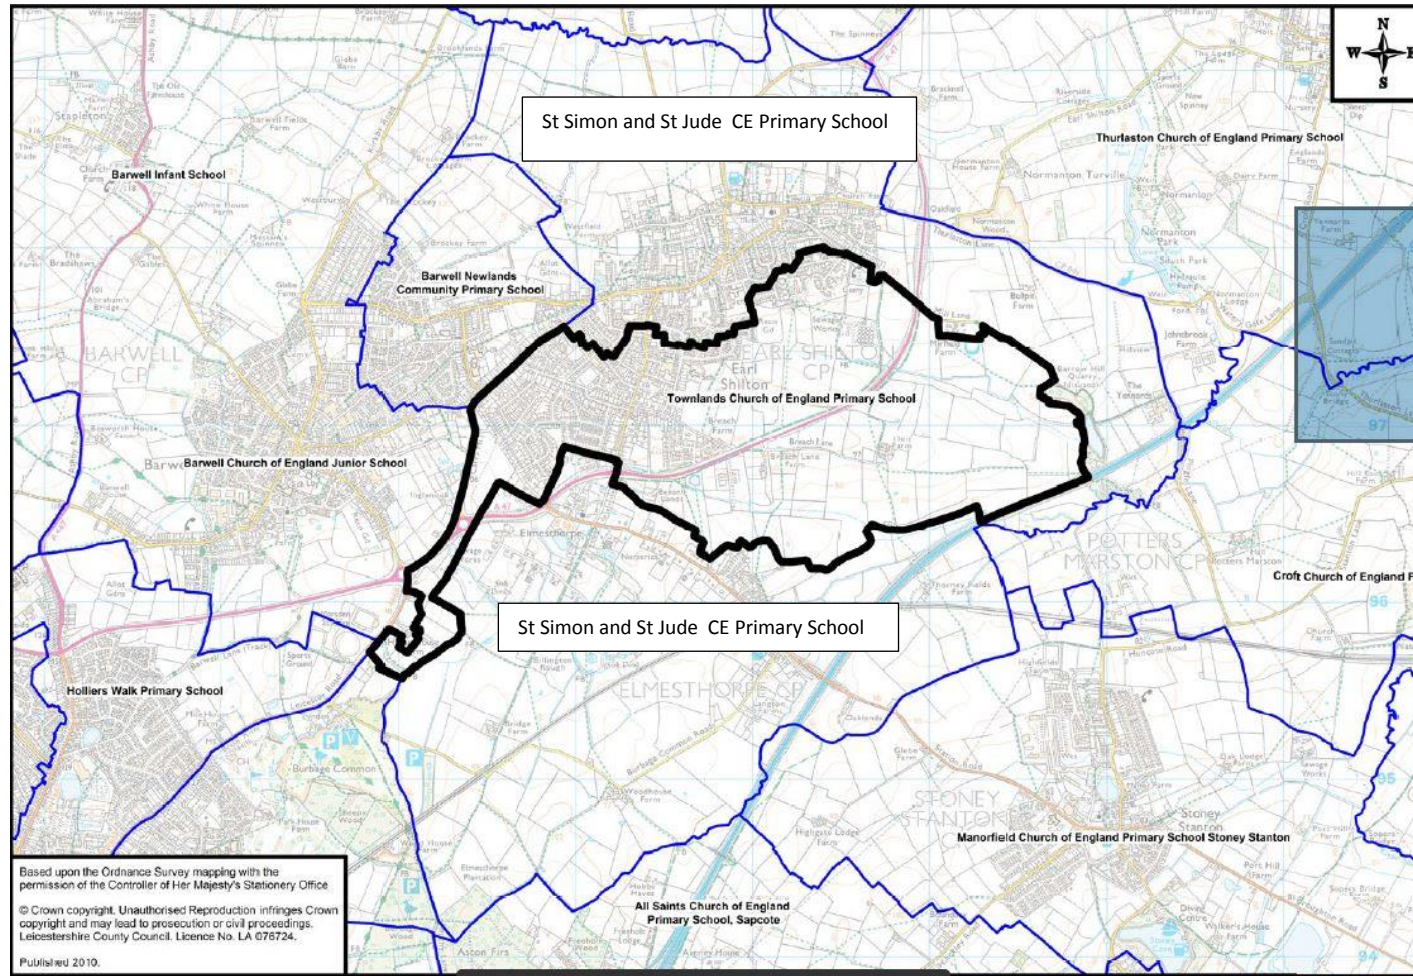

St Simon and St Jude CE Primary School Catchment Area Map

Our Catchment is split across two areas. It encompasses the North Area of Earl shilton and the Village of Elmesthorpe.

A closer map of Elmesthorpe: