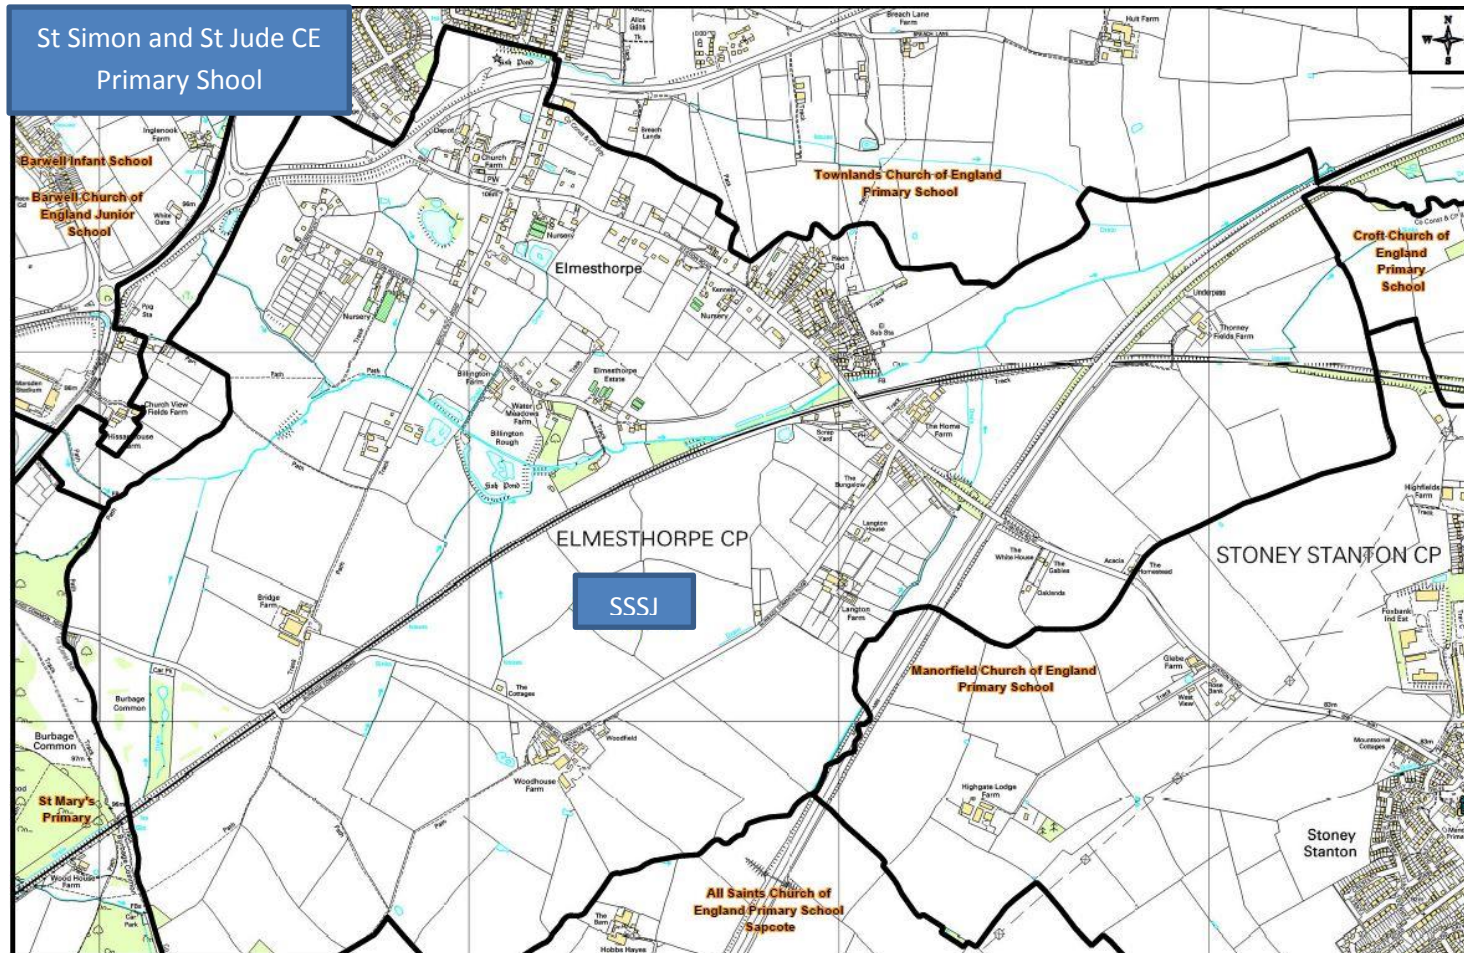

St Simon and St Jude CE Primary School Catchment Area Map

Our Catchment is split across two areas. It encompasses the North Area of Earl shilton and the Village of Elmesthorpe.

A closer map of Elmesthorpe: